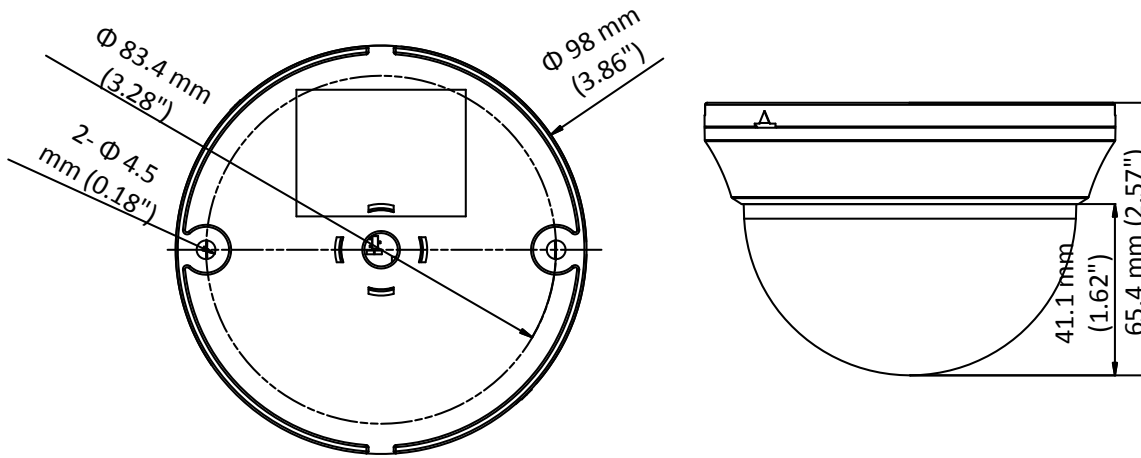

## Specifications

<b>Camera</b>	
Image Sensor	2 MP CMOS Image Sensor
Signal System	PAL/NTSC
Frame Rate	PAL: 1080p@25fps NTSC: 1080p@30fps
Resolution	1920 (H) × 1080 (V)
Min. illumination	0.01 Lux@(F1.2,AGC ON), 0 Lux with IR
Shutter Time	1/25 (1/30) s to 1/50,000 s
Lens	3.6 mm 2.8 mm, 6 mm fixed lens
Horizontal Field of View	103° (2.8 mm), 82.2° (3.6 mm), 54° (6 mm)
Lens Mount	M12
Day & Night	IR cut filter
Angle Adjustment	Pan: 0° to 350°, Tilt: 0° to 70°, Rotation: 0° to 350°
Synchronization	Internal synchronization
<b>Menu</b>	
AGC	Low/middle/high
Day/Night Mode	Smart/color/BW(Black and White)
Backlight Compensation	Yes
DWDR	Yes
Language	English, Chinese
Functions	Brightness, Sharpness, DNR, Mirror
<b>Interface</b>	
Video Output	1 HD analog output
Switch Button	TVI/AHD/CVI/CVBS
<b>General</b>	
Operating Conditions	-40 °C to 60 °C (-40 °F to 140 °F), Humidity: 90% or less (non-condensation)
Power Supply	12 VDC ±15%
Power Consumption	Max. 4 W
IR Range	Up to 20 m
Material	Plastic
Dimension	Φ 98 mm × 65.4 mm (3.86" × 2.57")
Weight	Approx. 240 g (0.53 lb.)

## Dimensions

Distributed by